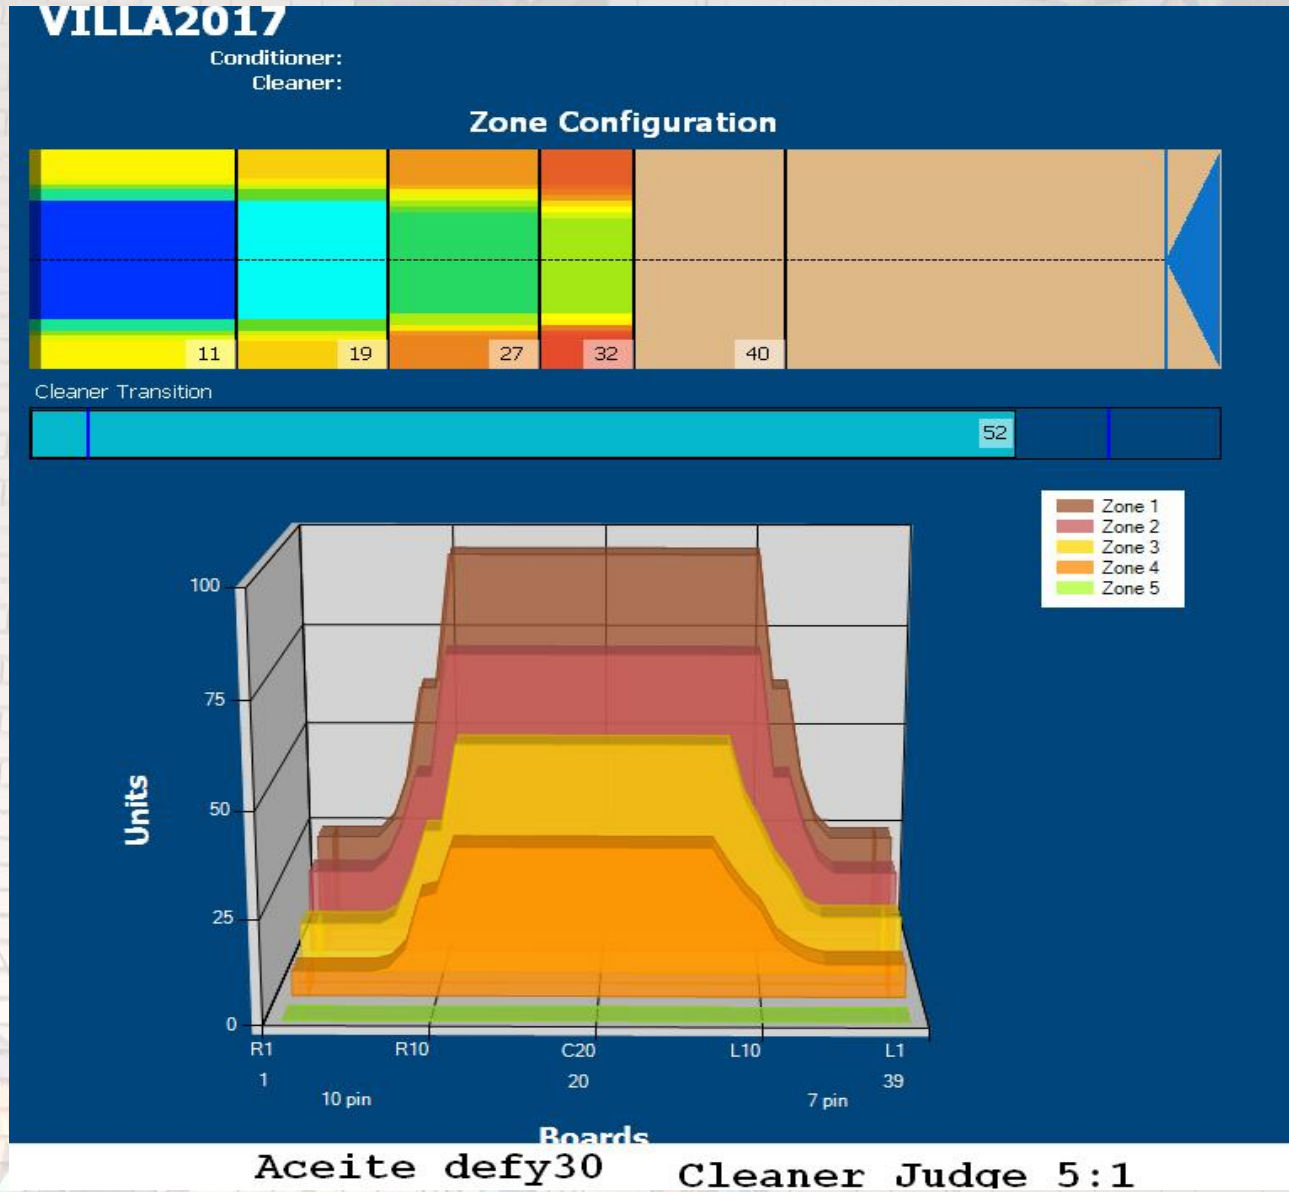

XXII Torneo Villa de Madrid

Organizado por el Club Capital Bowling – Madrid

Patrón

Mode: Clean and Condition
Speed: Max Clean
Start Cleaner Spray: 0 Feet
Start Squeegee: 0 Feet
Start Conditioning: 6 Inches
Split Pattern: No

Zone 1	Avg	Ratio	Zone 2	Avg	Ratio
Left	27.8	3.4 : 1	Left	22.8	3.2 : 1
Right	27.8	3.4 : 1	Right	22.8	3.2 : 1
Center	95.0		Center	74.0	
Zone 3	Avg	Ratio	Zone 4	Avg	Ratio
Left	14.4	3.9 : 1	Left	8.2	4.4 : 1
Right	12.4	3.9 : 1	Right	6.2	4.4 : 1
Center	56.0		Center	36.0	
Zone 5	Avg	Ratio			
Left	0.0	1.0 : 1			
Right	0.0	1.0 : 1			
Center	0.0				